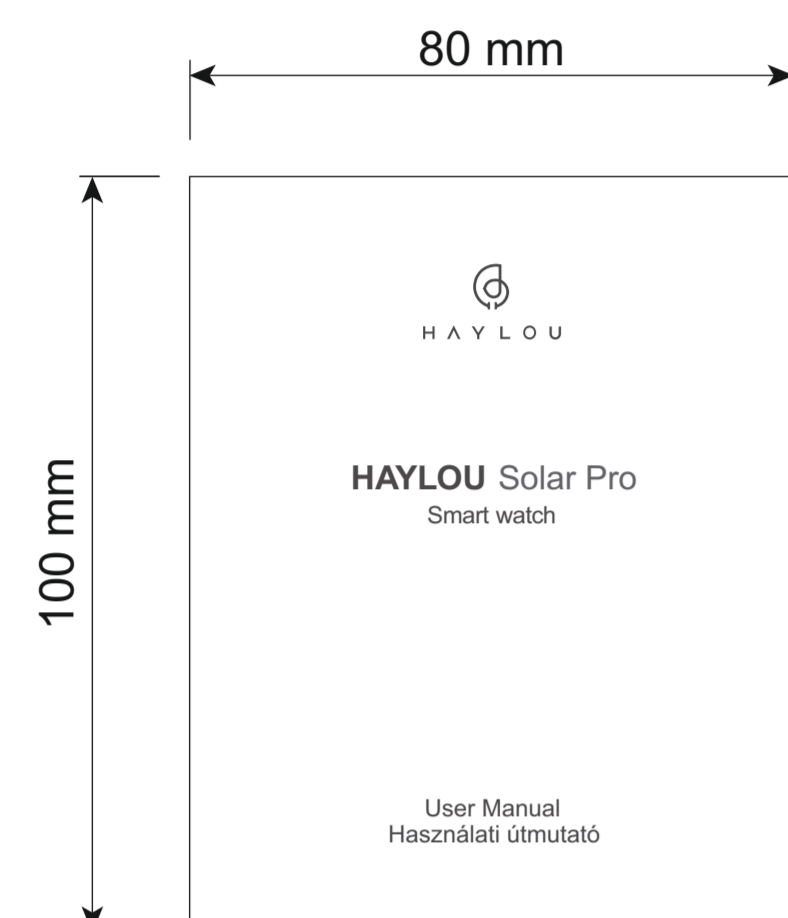

品质:

软件:

包装:

Table of contents for the manual in Hungarian and Chinese, including sections like Tartalom, HAYLOU Solar Pro, and QR codes for app download.

01 Appearance and package list. Includes diagrams of the watch face and charging contacts, and a list of items in the package.